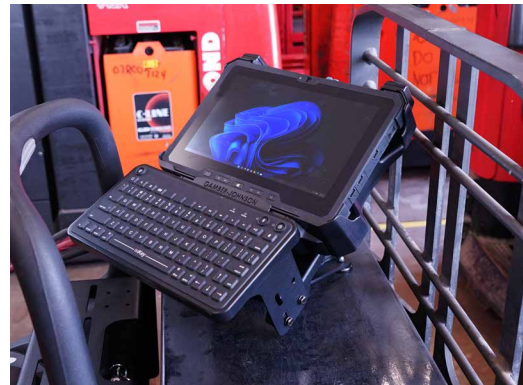

RUGGED. RELIABLE. RESPONSIVE.™