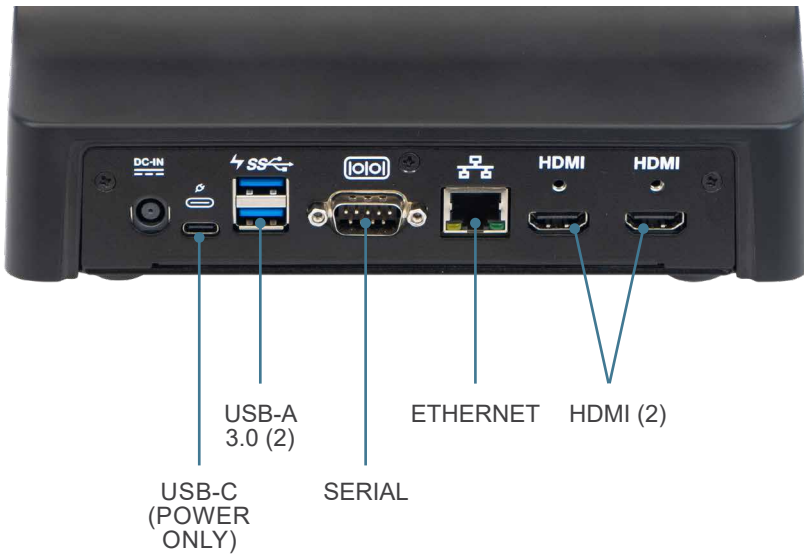

RUGGED. RELIABLE. RESPONSIVE.

DELL LATITUDE 7230/7030 RUGGED EXTREME TABLET DESKTOP DOCKING STATION

PORT REPLICATION