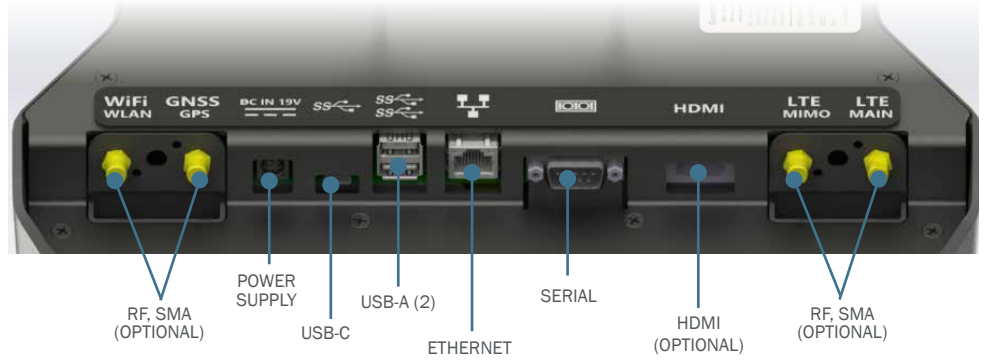

RUGGED. RELIABLE. RESPONSIVE.

DELL LATITUDE 7230 RUGGED EXTREME TABLET DOCKING STATION

PORT REPLICATION

- USB-A 9-Pin - (2) Fully powered (1.5 Amps each)
- USB-C (1) Fully powered (1.5 Amps)
- RJ45 Ethernet (1)
- RS232 Serial (1)
- Power Input: 19.5 Vdc
- Antenna: Quad RF (SMA) (optional)
- Display: HDMI 1.1 (optional)

PRODUCT SELECTION

ITEM NUMBER	DESCRIPTION	POWERED USB 3.0 (1.5 AMPS)	USB-C (1.5 AMPS)	RS232 SERIAL	RJ-45 ETHERNET	HDMI 1.1 (1080P)	ANTENNA RF	POWER SUPPLY INCLUDED
7160-1772-14	Dell Latitude 7230 Rugged Extreme Tablet Vehicle Docking Station, Full Port - QUAD RF	2	1	1	1	1	Quad (SMA)	No
7160-1772-10	Dell Latitude 7230 Rugged Extreme Tablet Vehicle Docking Station, Full Port - NO RF	2	1	1	1	1	None	No
7160-1772-04	Dell Latitude 7230 Rugged Extreme Tablet Vehicle Docking Station, Lite Port - QUAD RF	2	1	1	1	0	Quad (SMA)	No
7160-1772-00	Dell Latitude 7230 Rugged Extreme Tablet Vehicle Docking Station, Lite Port - NO RF	2	1	1	1	0	None	No
7170-1118-14	Dell Latitude 7230 Rugged Extreme Tablet Vehicle Docking Station, Full Port - QUAD RF with Lind Auto Power Adapter	2	1	1	1	1	Quad (SMA)	Yes
7170-1118-10	Dell Latitude 7230 Rugged Extreme Tablet Vehicle Docking Station, Full Port - NO RF with Lind Auto Power Adapter	2	1	1	1	1	None	Yes
7170-1118-04	Dell Latitude 7230 Rugged Extreme Tablet Vehicle Docking Station, Lite Port - QUAD RF with Lind Auto Power Adapter	2	1	1	1	0	Quad (SMA)	Yes
7170-1118-00	Dell Latitude 7230 Rugged Extreme Tablet Vehicle Docking Station, Lite Port - NO RF with Lind Auto Power Adapter	2	1	1	1	0	None	Yes
7160-1773-04	Dell Latitude 7230 Rugged Extreme Tablet Vehicle Cradle (No electronics) - QUAD RF	-	-	-	-	-	Quad (SMA)	No
7160-1773-00	Dell Latitude 7230 Rugged Extreme Tablet Vehicle Cradle (No electronics) - NO RF	-	-	-	-	-	None	No
7170-0992-04	Dell Latitude 7230 Rugged Extreme Tablet Vehicle Cradle (No electronics) - QUAD RF with Lind Auto Power Adapter	-	-	-	-	-	Quad (SMA)	Yes
7170-0992-00	Dell Latitude 7230 Rugged Extreme Tablet Vehicle Cradle (No electronics) - NO RF with Lind Auto Power Adapter	-	-	-	-	-	None	Yes
7160-1811	Dell Latitude 7230 Rugged Extreme Tablet Keyboard Vehicle Cradle (No electronics) - NO RF	-	-	-	-	-	None	No
7170-1002	Dell Latitude 7230 Rugged Extreme Tablet Keyboard Vehicle Cradle (No electronics) - NO RF with Lind Auto Power Adapter	-	-	-	-	-	None	Yes