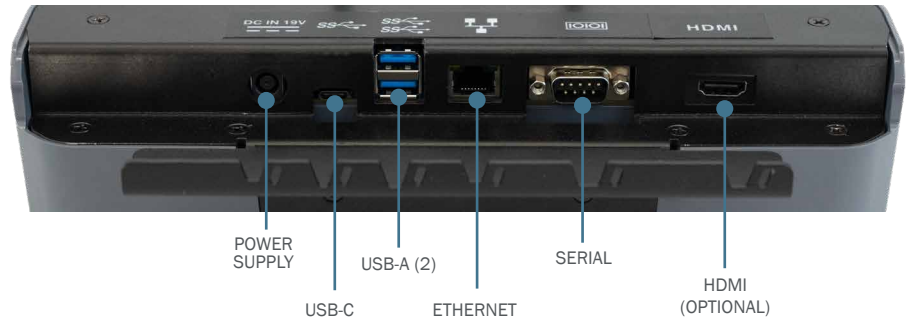

Designed for the Dell Latitude 7030 10 inch Rugged Extreme Tablet, Gamber-Johnson's docking station helps professionals working in rugged environments face their daily work challenges with ease. Powered dual USB-A ports and USB-C port provide connections for scanners, printers, or other peripherals needed to support a mobile office environment and the patented latching design allows for fast docking and release to save time when taking the tablet out for work. This docking station accommodates OEM accessories like the tablet's hand strap or magnetic mount attachment allowing for uninterrupted productivity on the job. The keyed-lock provides added security and theft deterrence.

FEATURES

- Compatible with the Dell Latitude 7030 Rugged Extreme Tablet computer
- Accommodates the tablet's hand strap or magnet mount attachment
- Access to all tablet control buttons, ports, and scanner while the tablet is docked
- Downward-facing I/O ports; integrated cable strain relief and cable management system
- Docking connector gasket helps prevent moisture buildup when docked
- One-handed docking and release for efficient use all day long
- Keyed lock for theft deterrence
- Gamber-Johnson rugged construction and reliability
- Composite design for reduced weight and durability
- VESA 75 mounting pattern with 1/4-20 mounting studs for easy mounting with Gamber-Johnson mounts and motion attachments
- Optional HDMI full port replication to connect a second display
- 3-Year Limited Warranty, Extended Warranty Program, and Gamber Guard Extended Service Plan available

RUGGED. RELIABLE. RESPONSIVE.

DELL LATITUDE 7030 RUGGED EXTREME TABLET DOCKING STATION

PORT REPLICATION

- USB-A 9-Pin - (2) Fully powered (1.5 Amps each)
- USB-C (1) Fully powered (1.5 Amps)
- RJ45 Ethernet (1)
- RS232 Serial (1)
- Power Input: 19.5 Vdc
- Display: HDMI 1.1 (optional)