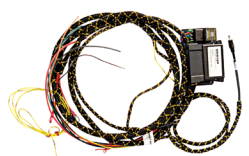

**BLANK FILLER
PANELS**

**FULL FACE-
PLATES**

**TWO-PIECE
FACEPLATES**

WIRING*

**WIRING COVER
PLATE**
7160-1407
For 2020+ Ford Police
Interceptor Utility
Standard Console

**WIRING CHASE
COVER**
7110-1024
For Chevy Tahoe/
Silverado Consoles

WIRING HARNESS
All Fleet Solutions
Wiring Harness

*See website for full list

MISCELLANEOUS ACCESSORIES*

7160-0872
Offset Adapter
Bracket

7160-0517
Rocker Switch
(on/off)

7160-0063
AUX 12v Pow-
er Outlet

15371
Dual USB
Power Ports