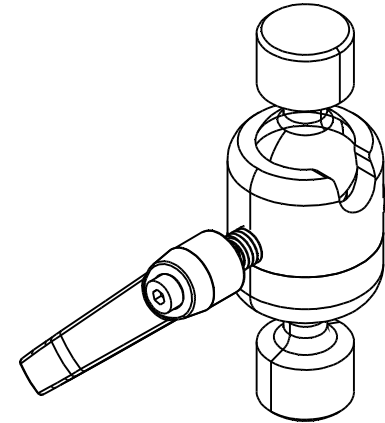

# PRODUCT DIMENSIONS

THE DESIGN, DETAILS, AND THIS DOCUMENT ARE THE PROPERTY OF GAMBER-JOHNSON  
PAGE 1 of 2

ZIRKONA

**PART NUMBER:** 7110-1234

**DESCRIPTION:** SMALL MOUNT ZIRKONA# 601010

**WEIGHT (LBS):**

# PRODUCT DIMENSIONS

THE DESIGN, DETAILS, AND THIS DOCUMENT ARE THE PROPERTY OF GAMBER-JOHNSON  
PAGE 2 of 2

ZIRKONA

**PART NUMBER:** 7110-1234

**DESCRIPTION:** SMALL MOUNT ZIRKONA# 601010

**WEIGHT (LBS):**

## METRIC DIMENSIONS