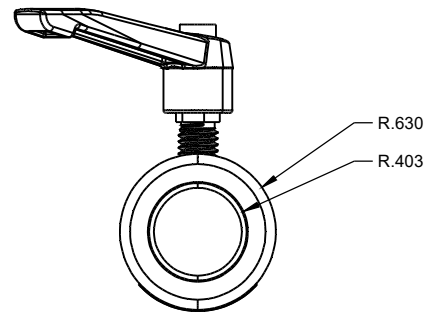

# PRODUCT DIMENSIONS

THE DESIGN, DETAILS, AND THIS DOCUMENT ARE THE PROPERTY OF GAMBER-JOHNSON  
PAGE 1 of 2

ZIRKONA

**PART NUMBER:** 7110-1234

**DESCRIPTION:** SMALL MOUNT ZIRKONA# 601010

**WEIGHT (LBS):**

# PRODUCT DIMENSIONS

THE DESIGN, DETAILS, AND THIS DOCUMENT ARE THE PROPERTY OF GAMBER-JOHNSON  
PAGE 2 of 2

ZIRKONA

**PART NUMBER:** 7110-1234

**DESCRIPTION:** SMALL MOUNT ZIRKONA# 601010

**WEIGHT (LBS):**

## METRIC DIMENSIONS