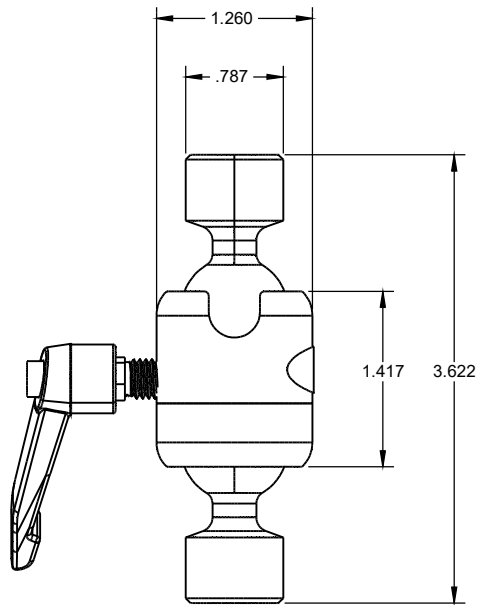

# PRODUCT DIMENSIONS

THE DESIGN, DETAILS, AND THIS DOCUMENT ARE THE PROPERTY OF GAMBER-JOHNSON  
PAGE 1 of 2

ZIRKONA

**PART NUMBER:** 7110-1234

**DESCRIPTION:** SMALL MOUNT ZIRKONA# 601010

**WEIGHT (LBS):**

# PRODUCT DIMENSIONS

THE DESIGN, DETAILS, AND THIS DOCUMENT ARE THE PROPERTY OF GAMBER-JOHNSON  
PAGE 2 of 2

ZIRKONA

**PART NUMBER:** 7110-1234

**DESCRIPTION:** SMALL MOUNT ZIRKONA# 601010

**WEIGHT (LBS):**

## METRIC DIMENSIONS