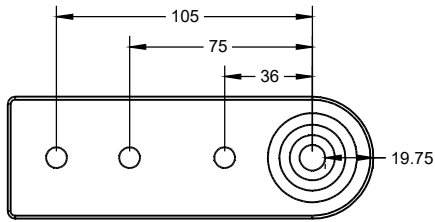

PRODUCT DIMENSIONS

THE DESIGN, DETAILS, AND THIS DOCUMENT ARE THE PROPERTY OF GAMBER-JOHNSON
PAGE 2 of 2

PART NUMBER: 7110-1229

DESCRIPTION: CHAIR RAIL MOUNT - ZIRKONA #208000

WEIGHT (LBS):

BASE

31mm PLATE

35mm PLATE

40mm PLATE

OFFSET PLATE

METRIC DIMENSIONS

THREADED PLATE