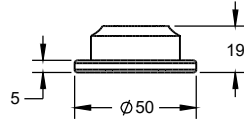

PRODUCT DIMENSIONS

THE DESIGN, DETAILS, AND THIS DOCUMENT ARE THE PROPERTY OF GAMBER-JOHNSON
PAGE 2 of 2

PART NUMBER: 7110-1229

DESCRIPTION: CHAIR RAIL MOUNT - ZIRKONA #208000

WEIGHT (LBS):

BASE

31mm PLATE

35mm PLATE

40mm PLATE

OFFSET PLATE

METRIC DIMENSIONS

THREADED PLATE