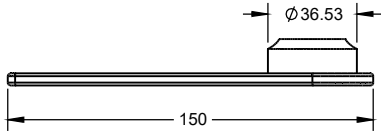

PRODUCT DIMENSIONS

THE DESIGN, DETAILS, AND THIS DOCUMENT ARE THE PROPERTY OF GAMBER-JOHNSON
PAGE 2 of 2

PART NUMBER: 7110-1229

DESCRIPTION: CHAIR RAIL MOUNT - ZIRKONA #208000

WEIGHT (LBS):

BASE

31mm PLATE

35mm PLATE

40mm PLATE

OFFSET PLATE

METRIC DIMENSIONS

THREADED PLATE