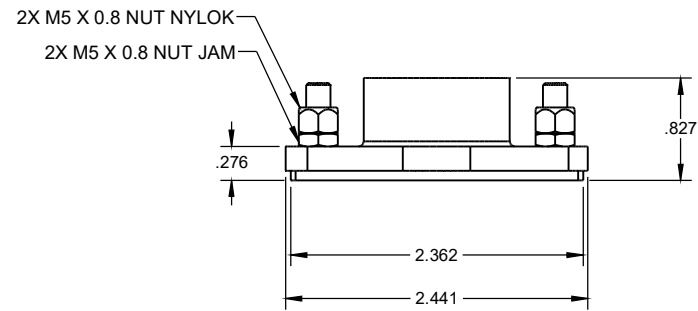

PRODUCT DIMENSIONS

THE DESIGN, DETAILS, AND THIS DOCUMENT ARE THE PROPERTY OF GAMBER-JOHNSON
PAGE 1 of 2

ZIRKONA

PART NUMBER: 7110-1226

DESCRIPTION: JOINER DIAMOND PLATE - ZIRKONA #601044

WEIGHT (LBS):

PRODUCT DIMENSIONS

THE DESIGN, DETAILS, AND THIS DOCUMENT ARE THE PROPERTY OF GAMBER-JOHNSON
PAGE 2 of 2

ZIRKONA

PART NUMBER: 7110-1226

DESCRIPTION: JOINER DIAMOND PLATE - ZIRKONA #601044

WEIGHT (LBS):

METRIC DIMENSIONS