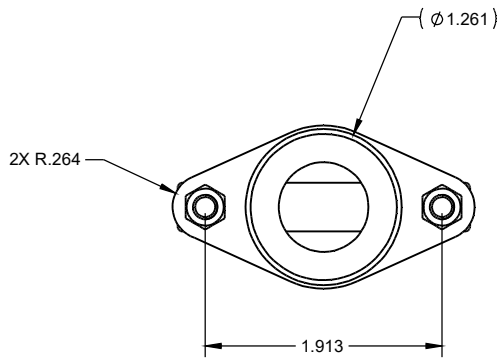

PRODUCT DIMENSIONS

THE DESIGN, DETAILS, AND THIS DOCUMENT ARE THE PROPERTY OF GAMBER-JOHNSON
PAGE 1 of 2

ZIRKONA

PART NUMBER: 7110-1226

DESCRIPTION: JOINER DIAMOND PLATE - ZIRKONA #601044

WEIGHT (LBS):

PRODUCT DIMENSIONS

THE DESIGN, DETAILS, AND THIS DOCUMENT ARE THE PROPERTY OF GAMBER-JOHNSON
PAGE 2 of 2

ZIRKONA

PART NUMBER: 7110-1226

DESCRIPTION: JOINER DIAMOND PLATE - ZIRKONA #601044

WEIGHT (LBS):

METRIC DIMENSIONS