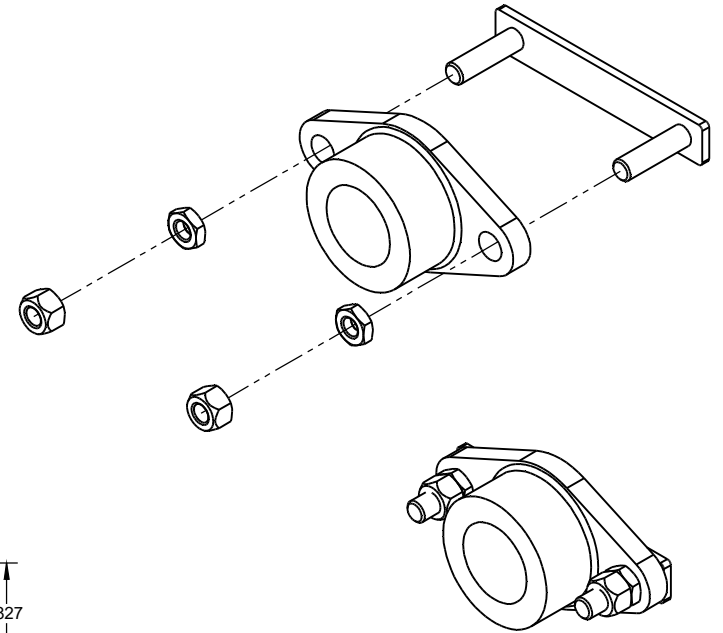

PRODUCT DIMENSIONS

THE DESIGN, DETAILS, AND THIS DOCUMENT ARE THE PROPERTY OF GAMBER-JOHNSON
PAGE 1 of 2

ZIRKONA

PART NUMBER: 7110-1226

DESCRIPTION: JOINER DIAMOND PLATE - ZIRKONA #601044

WEIGHT (LBS):

PRODUCT DIMENSIONS

THE DESIGN, DETAILS, AND THIS DOCUMENT ARE THE PROPERTY OF GAMBER-JOHNSON
PAGE 2 of 2

ZIRKONA

PART NUMBER: 7110-1226

DESCRIPTION: JOINER DIAMOND PLATE - ZIRKONA #601044

WEIGHT (LBS):

METRIC DIMENSIONS