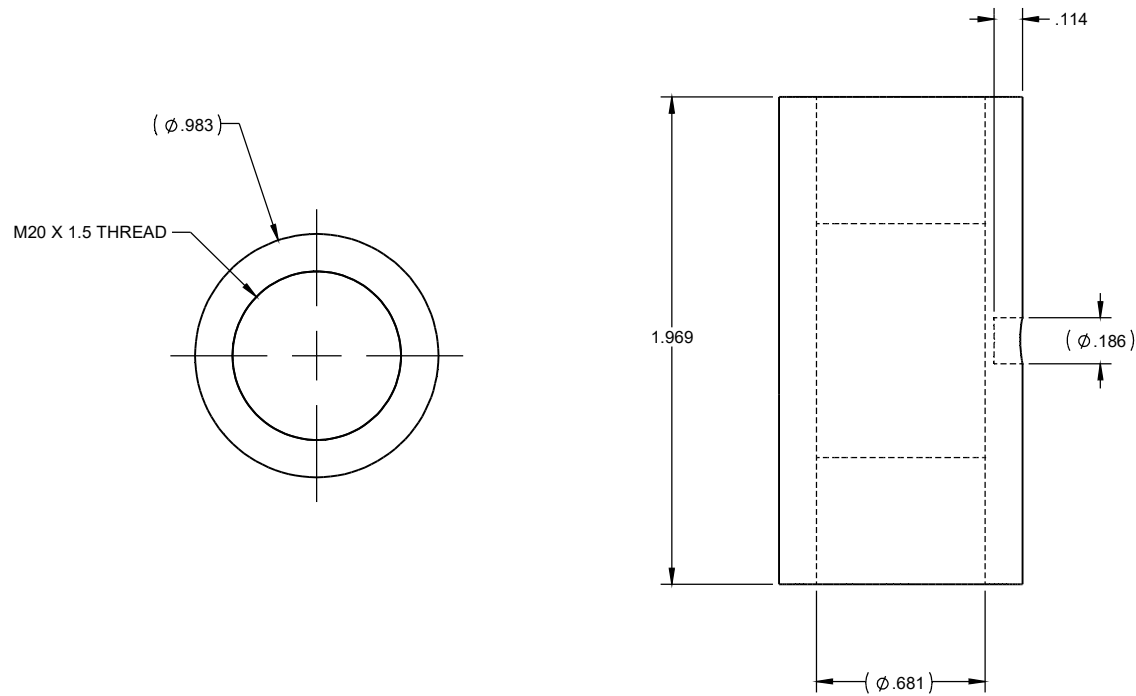

PRODUCT DIMENSIONS

THE DESIGN, DETAILS, AND THIS DOCUMENT ARE THE PROPERTY OF GAMBER-JOHNSON
PAGE 1 of 2

ZIRKONA

PART NUMBER: 14141

DESCRIPTION: EXTENSION 50mm ZIRKONA# 601051

WEIGHT (LBS):

This document may be out-of-date because it has file references that may have been updated. (more...)

PRODUCT DIMENSIONS

THE DESIGN, DETAILS, AND THIS DOCUMENT ARE THE PROPERTY OF GAMBER-JOHNSON
PAGE 2 of 2

ZIRKONA

PART NUMBER: 14141

DESCRIPTION: EXTENSION 50mm ZIRKONA# 601051

WEIGHT (LBS):

METRIC DIMENSIONS