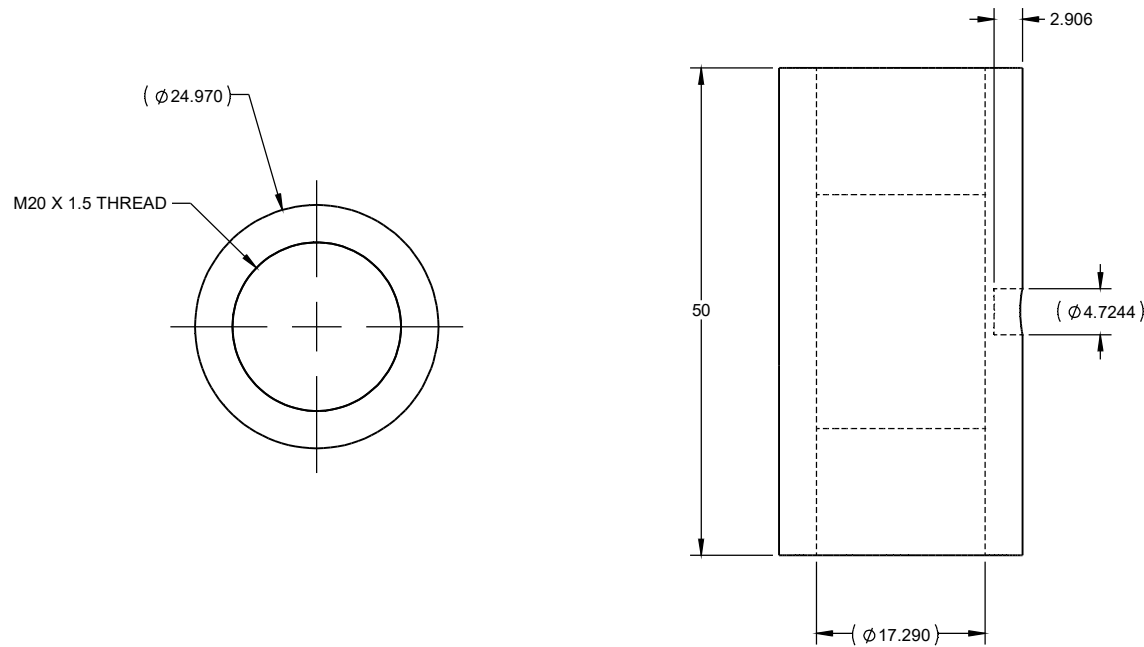

PRODUCT DIMENSIONS

THE DESIGN, DETAILS, AND THIS DOCUMENT ARE THE PROPERTY OF GAMBER-JOHNSON
PAGE 1 of 2

ZIRKONA

PART NUMBER: 14141

DESCRIPTION: EXTENSION 50mm ZIRKONA# 601051

WEIGHT (LBS):

This document may be out-of-date because it has file references that may have been updated. (more...)

PRODUCT DIMENSIONS

THE DESIGN, DETAILS, AND THIS DOCUMENT ARE THE PROPERTY OF GAMBER-JOHNSON
PAGE 2 of 2

ZIRKONA

PART NUMBER: 14141

DESCRIPTION: EXTENSION 50mm ZIRKONA# 601051

WEIGHT (LBS):

METRIC DIMENSIONS