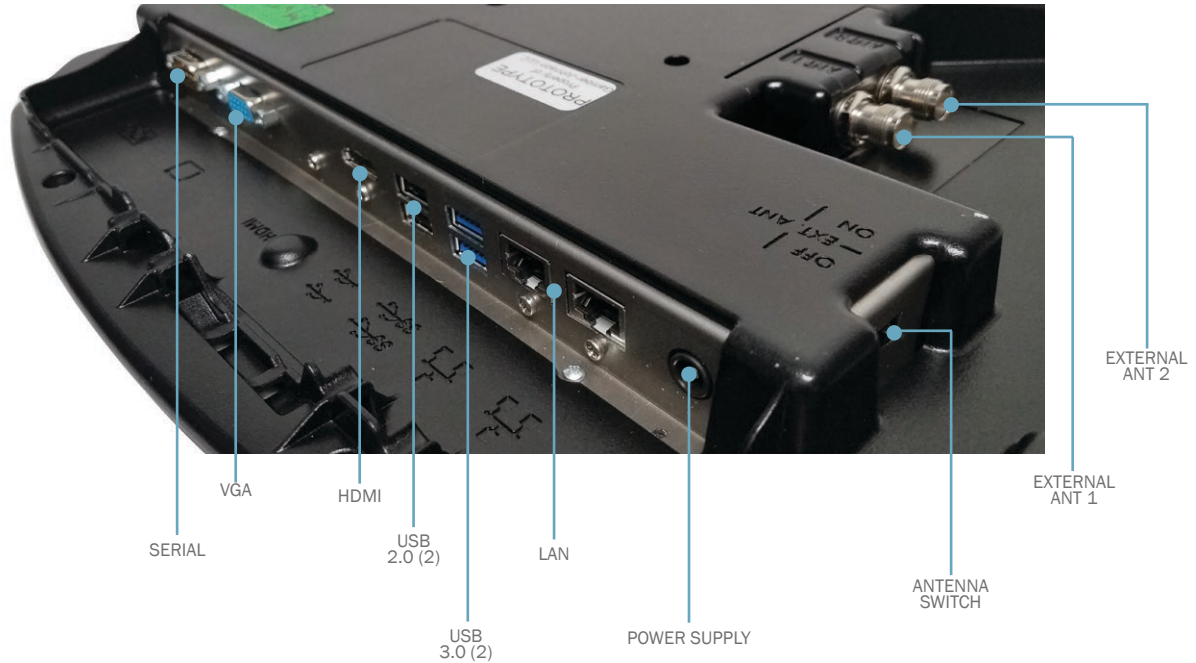

PANASONIC TOUGHBOOK® 33 LAPTOP DOCKING STATION

For your Toughbook 33 laptop when used in either laptop or tablet mode

If your Toughbook 33 has a keyboard, this is the docking station you need. Whether you use your computer in laptop or tablet orientation, the docking station will hold your computer and keyboard securely in a vehicle. The docking station comes fully loaded with all the ports your drivers will need including VGA, HDMI, serial 9 pin, and plenty of USB ports.

Certificates & Testing

The docking station is designed and tested to rugged environmental standards. It's Toughbook Certified, and has passed MIL-STD-810G shock/vibration, RoHS, FCC, and CE testing.

WEIGHT	HEIGHT	WIDTH	DEPTH
6.7 lbs / 3.0 kg	3.5 in / 8.9 cm	14.1 in / 35.8 cm	13.5 in / 34.3 cm

Features

- Compatible only with the Panasonic Toughbook 33 that comes with the premium keyboard option
- Special docking connector pin protection – helps to prevent accidental pin damage by providing additional protection around and in between each docking pin
- Floating docking connector with alignment tabs – perfectly align the computer with the docking station for a reliable docking connection
- VESA 75mm hole pattern
- Internal/protected circuit board protects against dirt and dust
- Optional lock (keyed alike) for theft deterrence. When locked, neither the tablet nor the laptop can be removed from the docking station.
- Optional cradle version (without ports)
- Can be used with Lind 120W automobile power-supply (Item No. 14650) or Lind 120 W bare wire leads power supply (Item No. 14103)
- Rugged construction for long-term durability
- Rounded edges to enhance personal safety
- 3-Year Limited Warranty

PANASONIC TOUGHBOOK® 33 LAPTOP DOCKING STATION

Port Replication

- Antenna switch
- VGA
- USB 3.0 (2)
- USB 2.0 on front (2)
- USB 2.0 (2)
- HDMI
- Serial 9 pin
- Ethernet (2)
- Power Input

Accessories

- Offset Adapter Bracket (Item No. 7160-0872)
- Screen Support (Item No. 7110-1214)