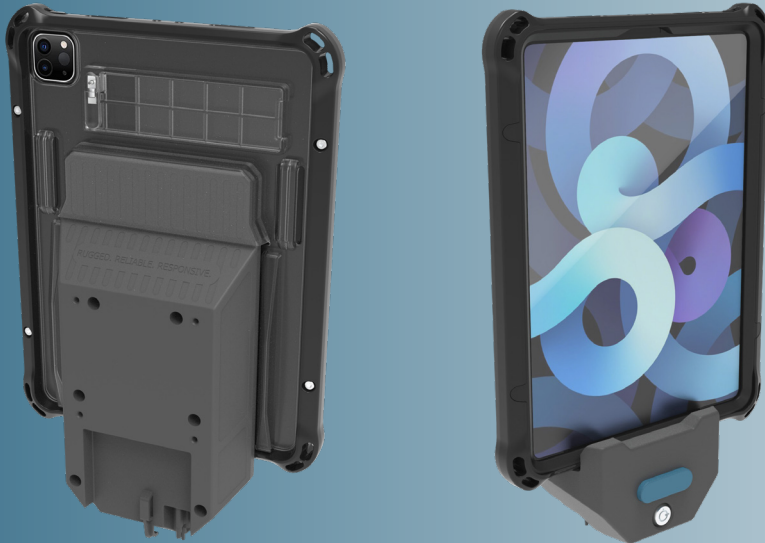

Rugged Docking Cases for iPad

Elevate your device protection with superior durability and functionality for your iPad in any environment. The Rugged Docking Case ensures your iPad is secure, accessible, and more productive than ever with built-in ergonomic features and the ability to seamlessly switch from in-vehicle docking to on-the-go use.

iPad 10.9" (Gen 10)

InfoCase Part #: 7300-0718

List Price: \$69.99

iPad Pro 11" (Gen 1-4) and iPad Air (Gen 4-5)

InfoCase Part #: 7300-0719

List Price: \$69.99

iPad Pro 12.9" (Gen 3-6)

InfoCase Part #: 7300-0720

List Price: \$79.99

Features:

- Integrated elastic hand strap
 - provides increased ergonomics
 - minimizes loss and drops
- Integrated friction resistant kickstand
- MIL-STD-810H drop tested
- Securely fashioned with 4x Hex screws
- Corner anchor points
 - facilitate mobility bundle or user harness for hands-free carrying
- Compatible with Gamber-Johnson iPad Docking Station