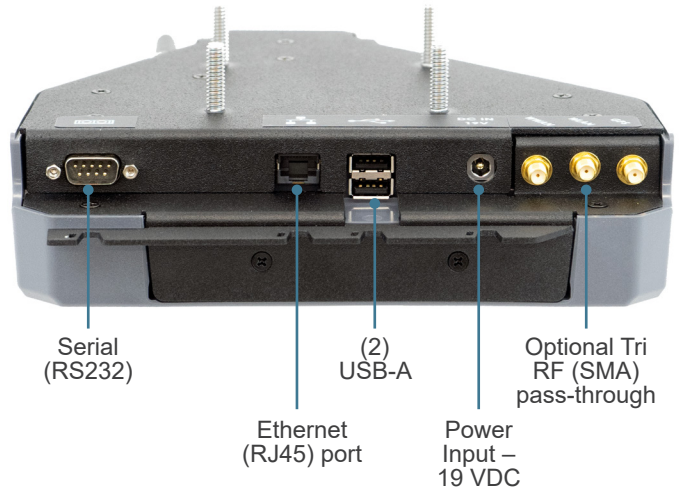

GETAC ZX80 TABLET DOCKING STATION

Engineered for the demanding work environments of material handling, utility and public safety

Designed for the new Getac ZX80 tablet, this rugged docking station offers reliable connectivity with full port replication including USB, serial, and Ethernet ports. Its slim design saves space in mobile workstations, and optional accessories like an extended battery pack or 2-point hand strap are easily accommodated. The patented slam latch enables effortless docking, while a keyed lock provides security. Plus, a built-in stylus holder ensures convenient access.

FEATURES

- Getac certified electronics
- Slim profile takes up minimal mounting space
- Built-in stylus holder provides convenient storage and access for stylus tools
- Docking station accommodates the ZX80 tablet's extended battery and 2-point hand strap accessories
- Patented slam-latch system allows for easy, one-handed docking/undocking
- Keyed lock for theft deterrence
- Composite design for reduced weight and durability
- VESA 75mm mounting pattern for compatibility with a variety of Gamber-Johnson motion attachments
- Optional Tri RF (SMA) pass-through
- 3-year Limited Warranty

RUGGED. RELIABLE. RESPONSIVE.

GETAC ZX80 TABLET DOCKING STATION

PORT REPLICATION

PRODUCT SELECTION

PRODUCT NUMBER	DESCRIPTION	USB 2.0	SERIAL (RS232)	ETHERNET (RJ45)	ANTENNA PASS-THROUGH	POWER ADAPTER INCLUDED
7160-1936-00	Getac ZX80 Tablet Docking Station (NO RF)	2	1	1	No	No
7160-1936-03	Getac ZX80 Tablet Docking Station (TRI RF)	2	1	1	Tri-SMA	No
7160-1937-00	Getac ZX80 Tablet Cradle (NO RF)				No	No
7160-1937-03	Getac ZX80 Cradle (TRI RF)				Tri-SMA	No
7170-1088-00	ZX80 Docking Station NO RF + Auto Power Adapter	2	1	1	No	Yes
7170-1088-03	ZX80 Docking Station TRI RF + Auto Power Adapter	2	1	1	Tri-SMA	Yes
7170-1089-00	ZX80 Cradle NO RF + Auto Power Adapter				No	Yes
7170-1089-03	ZX80 Cradle TRI RF + Auto Power Adapter				Tri-SMA	Yes