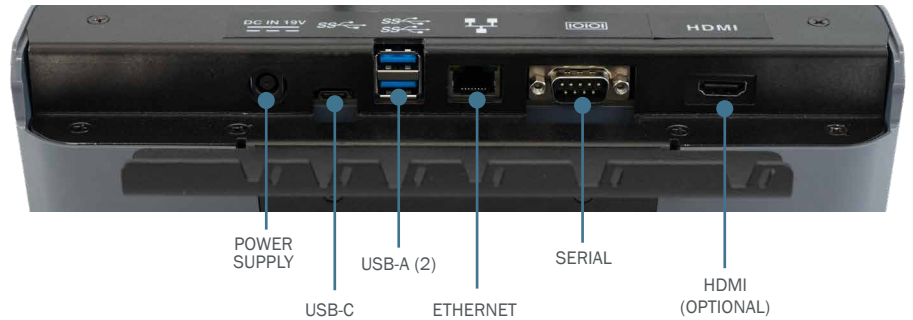

Designed for the Dell Latitude 7030 10 inch Rugged Extreme Tablet, Gamber-Johnson's docking station helps professionals working in rugged environments face their daily work challenges with ease. Powered dual USB-A ports and USB-C port provide connections for scanners, printers, or other peripherals needed to support a mobile office environment and the patented latching design allows for fast docking and release to save time when taking the tablet out for work. This docking station accommodates OEM accessories like the tablet's hand strap or magnetic mount attachment allowing for uninterrupted productivity on the job. The keyed-lock provides added security and theft deterrence.

FEATURES

- Compatible with the Dell Latitude 7030 Rugged Extreme Tablet computer
- Accommodates the tablet's hand strap or magnet mount attachment
- Access to all tablet control buttons, ports, and scanner while the tablet is docked
- Downward-facing I/O ports; integrated cable strain relief and cable management system
- Docking connector gasket helps prevent moisture buildup when docked
- One-handed docking and release for efficient use all day long
- Keyed lock for theft deterrence
- Gamber-Johnson rugged construction and reliability
- Composite design for reduced weight and durability
- VESA 75 mounting pattern with 1/4-20 mounting studs for easy mounting with Gamber-Johnson mounts and motion attachments
- Optional HDMI full port replication to connect a second display
- 3-Year Limited Warranty, Extended Warranty Program, and Gamber Guard Extended Service Plan available

RUGGED. RELIABLE. RESPONSIVE.

DELL LATITUDE 7030 RUGGED EXTREME TABLET DOCKING STATION

PORT REPLICATION

- USB-A 9-Pin - (2) Fully powered (1.5 Amps each)
- USB-C (1) Fully powered (1.5 Amps)
- RJ45 Ethernet (1)
- RS232 Serial (1)
- Power Input: 19.5 Vdc
- Display: HDMI 1.1 (optional)