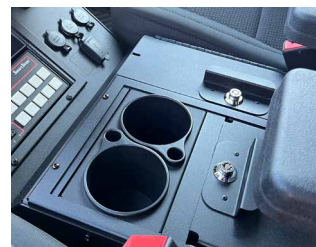

**RUGGED.
RELIABLE.
RESPONSIVE.**

NOW SHIPPING! 2019+ CHEVROLET SILVERADO WIDE BODY CONSOLE SYSTEM

Experience unparalleled versatility with our 2019+ Chevrolet Silverado Wide Body Console System. This adaptable, rugged design offers ample mounting space for your essential accessories, optional internal printer mount and locking side pocket to secure valuables.

FEATURES

- Space saving internal printer mount
- Wide body design maximizes mounting space
- Simple and fast, no-drill install as the console is specific to vehicle using existing mounting points saving you time and money
- Includes three 12 volt plug knock-outs, three USB power ports, and two mic mount locations
- Rounded tiedowns reduces wear
- Removable electronics mounting plate shortens install time
- Versatile design, compatible with the SSV, PPV & Regular 1500 models
- Computer and devices can be easily mounted to the 3-hole pattern on either driver or passenger side
- Black powder-coated, heavy gauge steel
- Push-button locking storage compartment keeps valuables safe and includes one rectangular cutout and one 12V outlet cutout

ITEM	AVAILABLE KIT OPTIONS
7160-1896	2019+ Chevrolet Silverado Wide Body Console Box
7170-1062-00	2019+ Chevrolet Silverado Wide Body Console Box with Cup Holder
7170-1062-01	2019+ Chevrolet Silverado Wide Body Console Box with Cup Holder and Tall Rear Armrest
7170-1062-02	2019+ Chevrolet Silverado Wide Body Console Box with Cup Holder, Tall Rear Armrest and Mongoose® XLE 9" Motion Attachment
7160-1896-01	2019+ Chevrolet Silverado Wide Body Console Box with Internal Printer Mount
7170-1063-00	2019+ Chevrolet Silverado Wide Body Console Box with Internal Printer Mount and Cup Holder
7170-1063-01	2019+ Chevrolet Silverado Wide Body Console Box with Internal Printer Mount, Cup Holder and Tall Rear Armrest
7170-1063-02	2019+ Chevrolet Silverado Wide Body Console Box with Internal Printer Mount, Cup Holder, Tall Rear Armrest and Mongoose® XLE 9" Motion Attachment